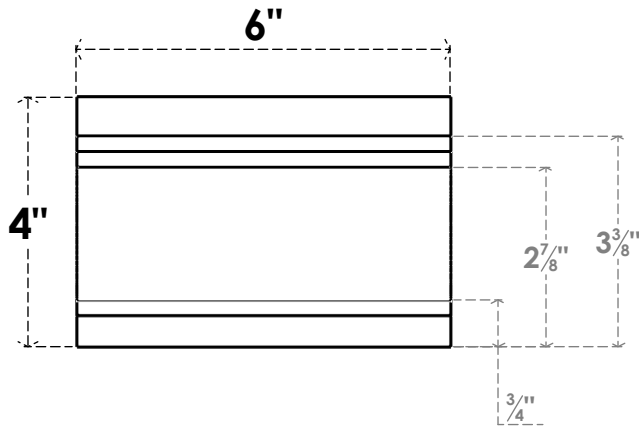

ITEM NUMBER: RFTURO060X04000X12000X004PEC00RCPR

6"W X 4"H X 12"L TIMBERTHANE ROUGH CEDAR PESCADERO FAUX WOOD OPEN RAFTER TAIL, 4"L END, PRIMED TAN

ISOMETRIC

GENERATED DATE : 03/02/2023

EKENA MILLWORK
2300 WEST MAIN ST.
CLARKSVILLE, TX 75426
TOLL FREE: 866-607-0453
WWW.EKENAMILLWORK.COM

NOTES

1. INSTALLATION TO BE COMPLETED IN ACCORDANCE WITH MANUFACTURER'S SPECIFICATIONS.
2. DRAWING MAY NOT BE TO SCALE
3. THIS DRAWING IS INTENDED FOR DESIGN AND PLANNING PURPOSES ONLY.
4. ALL INFORMATION CONTAINED HEREIN WAS CURRENT AT THE TIME OF DEVELOPMENT BUT MUST BE REVIEWED AND APPROVED BY THE PRODUCT MANUFACTURER TO BE CONSIDERED ACCURATE.
5. TIMBERTHANE ARCHITECTURAL PRODUCTS ARE MADE FROM HIGH DENSITY URETHANE AND COME FACTORY PRIMED