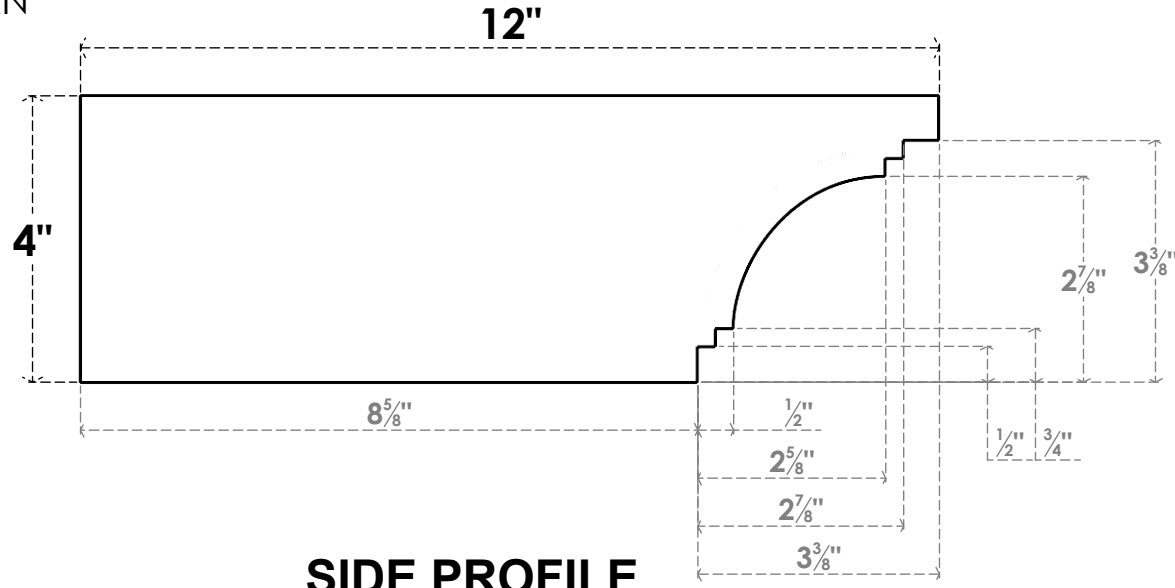

ITEM NUMBER: RFTURO060X04000X12000X004PEC00RCPR

6"W X 4"H X 12"L TIMBERTHANE ROUGH CEDAR PESCADERO FAUX WOOD OPEN RAFTER TAIL, 4"L END, PRIMED TAN

ISOMETRIC

GENERATED DATE : 03/02/2023

EKENA MILLWORK
2300 WEST MAIN ST.
CLARKSVILLE, TX 75426
TOLL FREE: 866-607-0453
WWW.EKENAMILLWORK.COM

NOTES

1. INSTALLATION TO BE COMPLETED IN ACCORDANCE WITH MANUFACTURER'S SPECIFICATIONS.
2. DRAWING MAY NOT BE TO SCALE
3. THIS DRAWING IS INTENDED FOR DESIGN AND PLANNING PURPOSES ONLY.
4. ALL INFORMATION CONTAINED HEREIN WAS CURRENT AT THE TIME OF DEVELOPMENT BUT MUST BE REVIEWED AND APPROVED BY THE PRODUCT MANUFACTURER TO BE CONSIDERED ACCURATE.
5. TIMBERTHANE ARCHITECTURAL PRODUCTS ARE MADE FROM HIGH DENSITY URETHANE AND COME FACTORY PRIMED