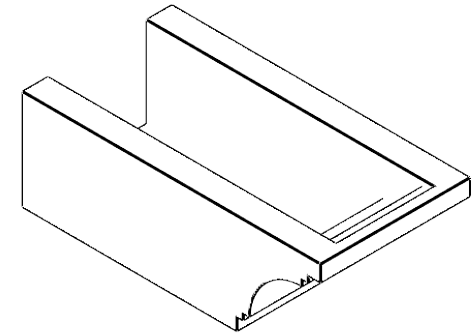

ITEM NUMBER: RFTURO060X04000X12000X004PEC00RCPR

6"W X 4"H X 12"L TIMBERTHANE ROUGH CEDAR PESCADERO FAUX WOOD OPEN RAFTER TAIL, 4"L END, PRIMED TAN

ISOMETRIC

GENERATED DATE : 03/02/2023

EKENA MILLWORK
2300 WEST MAIN ST.
CLARKSVILLE, TX 75426
TOLL FREE: 866-607-0453
WWW.EKENAMILLWORK.COM

NOTES

1. INSTALLATION TO BE COMPLETED IN ACCORDANCE WITH MANUFACTURER'S SPECIFICATIONS.
2. DRAWING MAY NOT BE TO SCALE
3. THIS DRAWING IS INTENDED FOR DESIGN AND PLANNING PURPOSES ONLY.
4. ALL INFORMATION CONTAINED HEREIN WAS CURRENT AT THE TIME OF DEVELOPMENT BUT MUST BE REVIEWED AND APPROVED BY THE PRODUCT MANUFACTURER TO BE CONSIDERED ACCURATE.
5. TIMBERTHANE ARCHITECTURAL PRODUCTS ARE MADE FROM HIGH DENSITY URETHANE AND COME FACTORY PRIMED